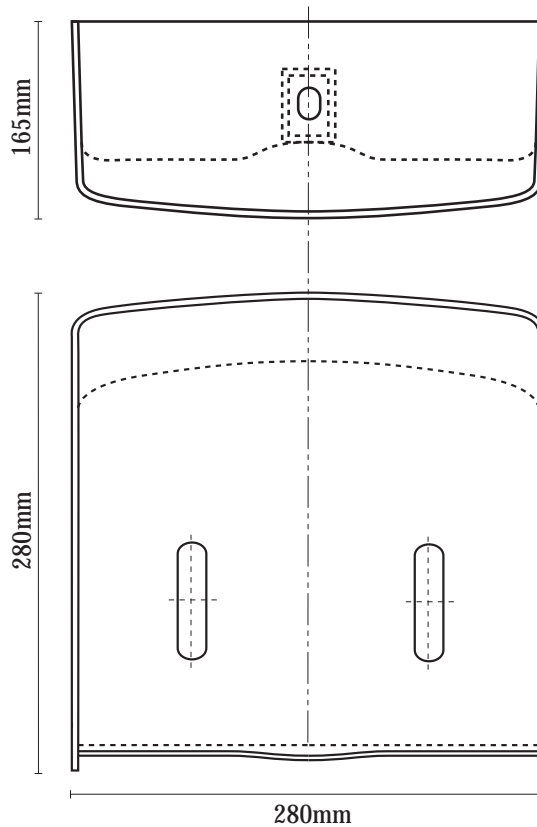

MINI INTERFOLD TOWEL DISPENSER

Save time, money & enhance the
performance of your washroom area

Model 740 MIT

Durolla
dispensing hygiene innovation

Durolla

DUROLLA MINI INTERFOLD TOWEL DISPENSER MODEL 740 MIT

Lockable cabinet model with a clean, attractive, hygienic appearance. Manufactured from high quality resins.

Holds interfold towels. Folded width 140mm - 152mm (5.5" - 6.0").

SPECIFICATIONS			
Description	Unit Dimension	Units per carton	Units per 20ft container
Mini Interfold Towel Dispenser	W 280mm, 11.02" D 165mm, 6.50"	1	2300
Model 740 MIT	H 280mm, 11.02"		